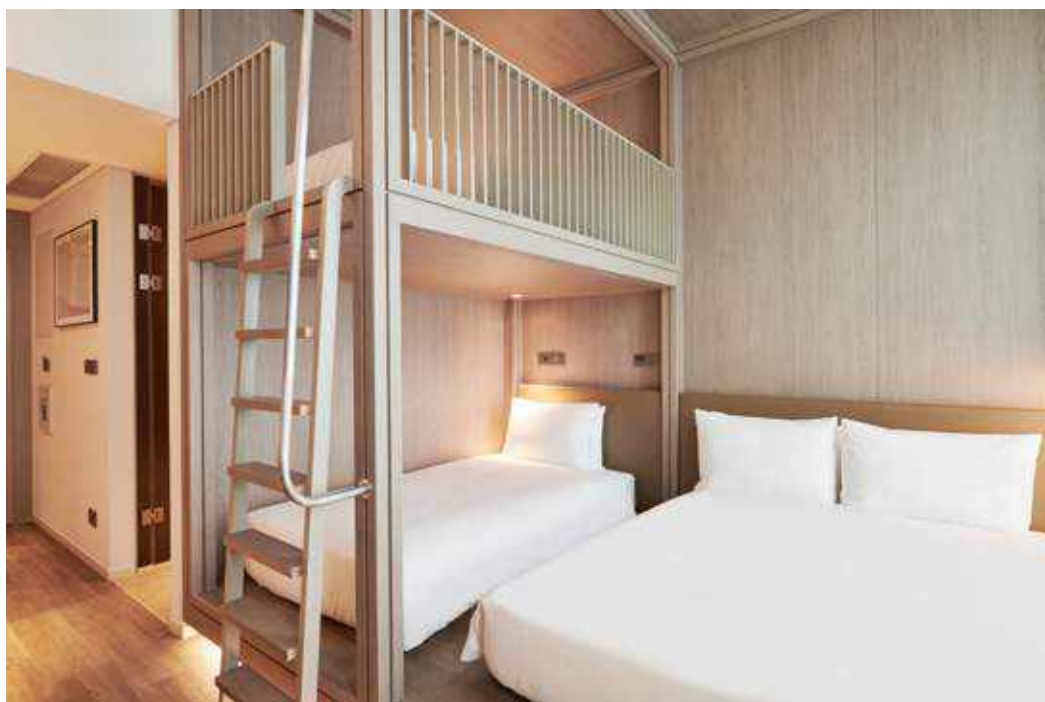

STANDARD DOUBLE

24.5 ~ 28.2m²

FAMILY TWIN

24.5 ~ 28.2㎡

QUADRUPLE

24.5 ~ 28.2m²

DINING

Experience fantastic dining that enhances your relaxation at Nine Tree Premier ROKAUS Hotel Seoul Yongsan.

It features an adult pool, a kids' pool for family guests, and a jacuzzi where you can ease your body and mind. Lie down on the stylish sunbeds with an arch-shaped design and/or on the cabanas above the water, and dive into the happiness in everyday life that will give you the illusion of being at a resort destination.