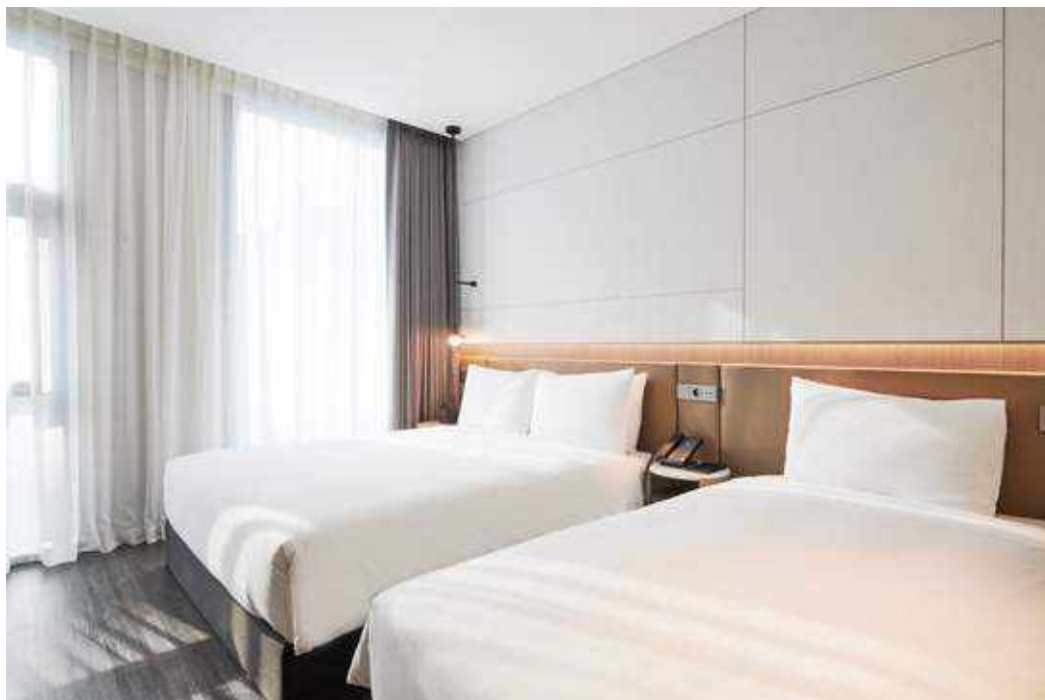

FAMILY TWIN

24.5 ~ 28.2㎡