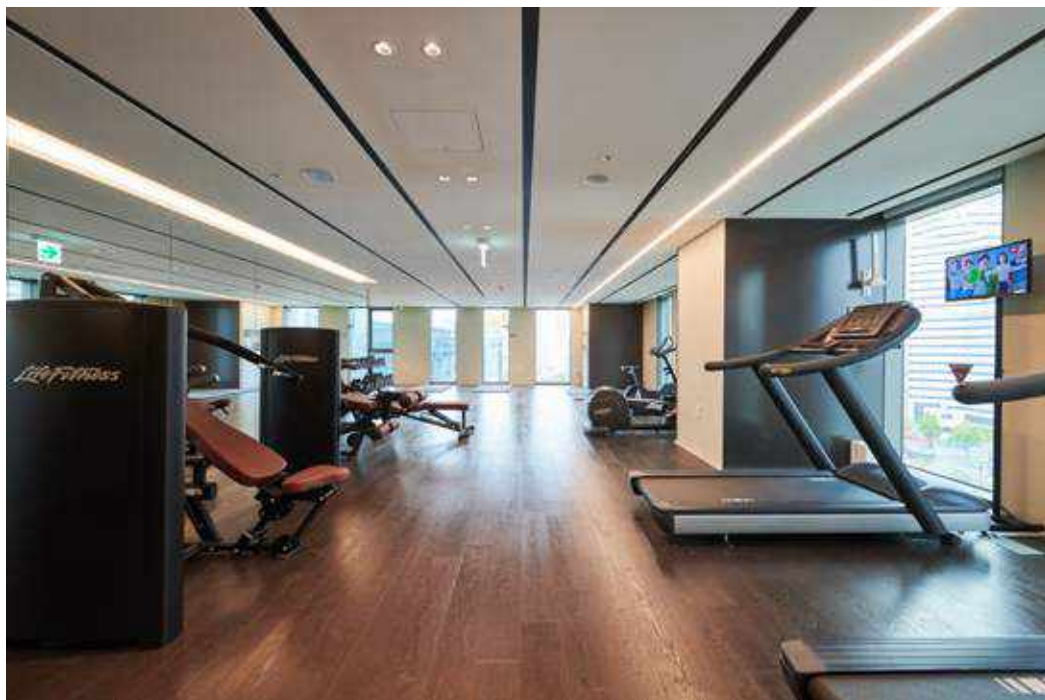

FACILITIES

We provide comfortable rest and thrilling experiences for the most perfect journey.

SWIMMING POOL

The exotic and trendy interior of the swimming pool is the perfect space to enjoy a relaxing break in the heart of Seoul.

It features an adult pool, a kids' pool for family guests, and a jacuzzi where you can ease your body and mind. Lie down on the stylish sunbeds with an arch-shaped design and/or on the cabanas above the water, and dive into the happiness in everyday life that will give you the illusion of being at a resort destination.

EXECUTIVE FLOOR LOUNGE

The Executive Lounge, located on the 10th floor of the hotel, offers a special space exclusively for EFL package guests.

In this sophisticated space with a unique terrazzo pattern finish where you can indulge in a range of relaxing activities through breakfast, tea break and happy hour.

FITNESS ROOM

The Fitness Room, located on the 7th floor, features various exercise equipment to help you recharge your body and mind during your stay.

BUSINESS ROOM

The Business Room, located on the 8th floor, provides high-speed wired and wireless internet access, computers, and printers to conveniently assist our guests with their business needs.